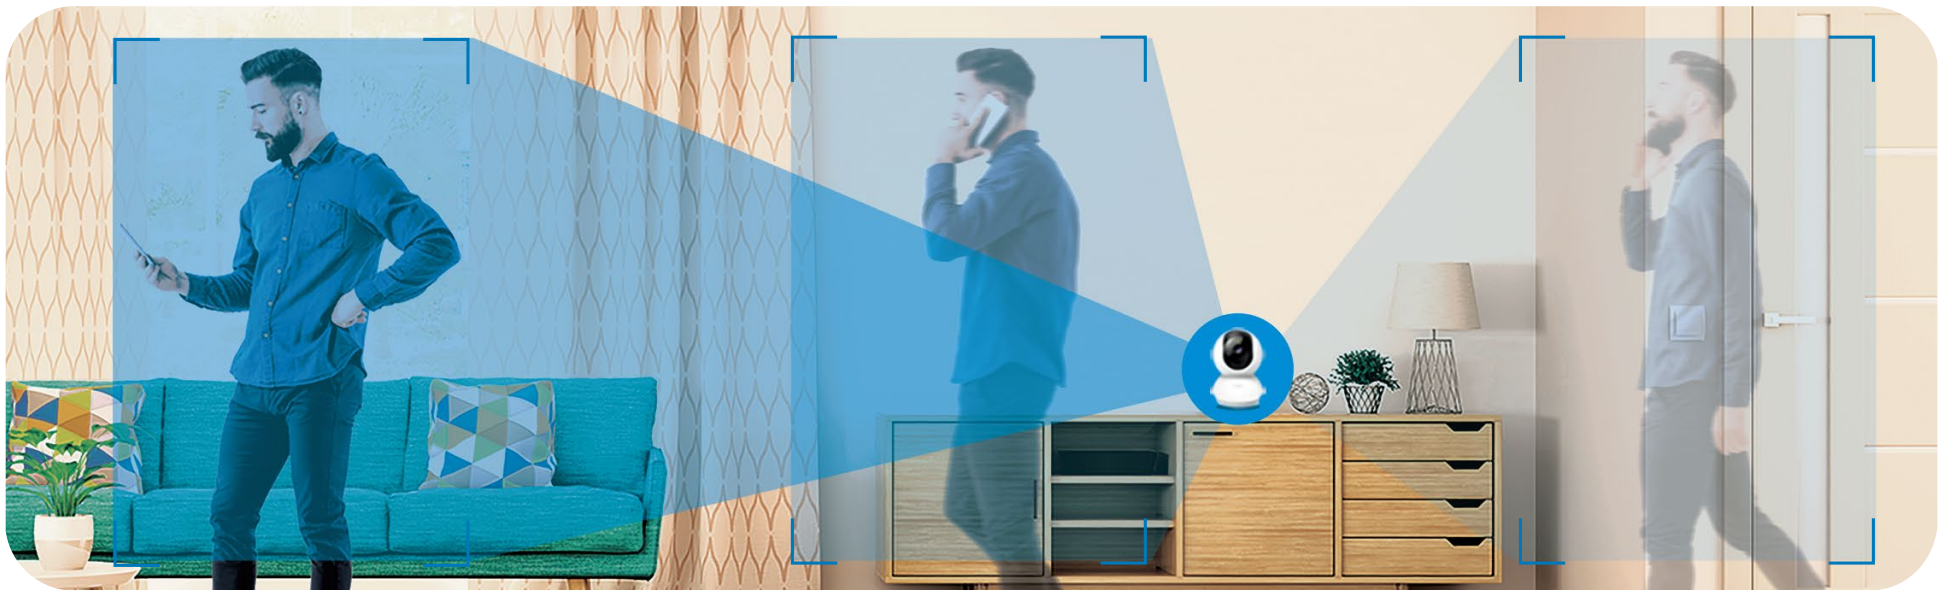

# Pan/Tilt Home Security Wi-Fi Camera

1080p  
Full HD

TC70

## Motion Detection and Tracking

Person  
Detection

Baby Crying  
Detection

Night Vision  
up to 40 ft

works with | 

 works with  
Google Home

### Motion Detection and Tracking

Whenever a camera detects motion, it will automatically follow the subject, keeping it within the camera's field of view.